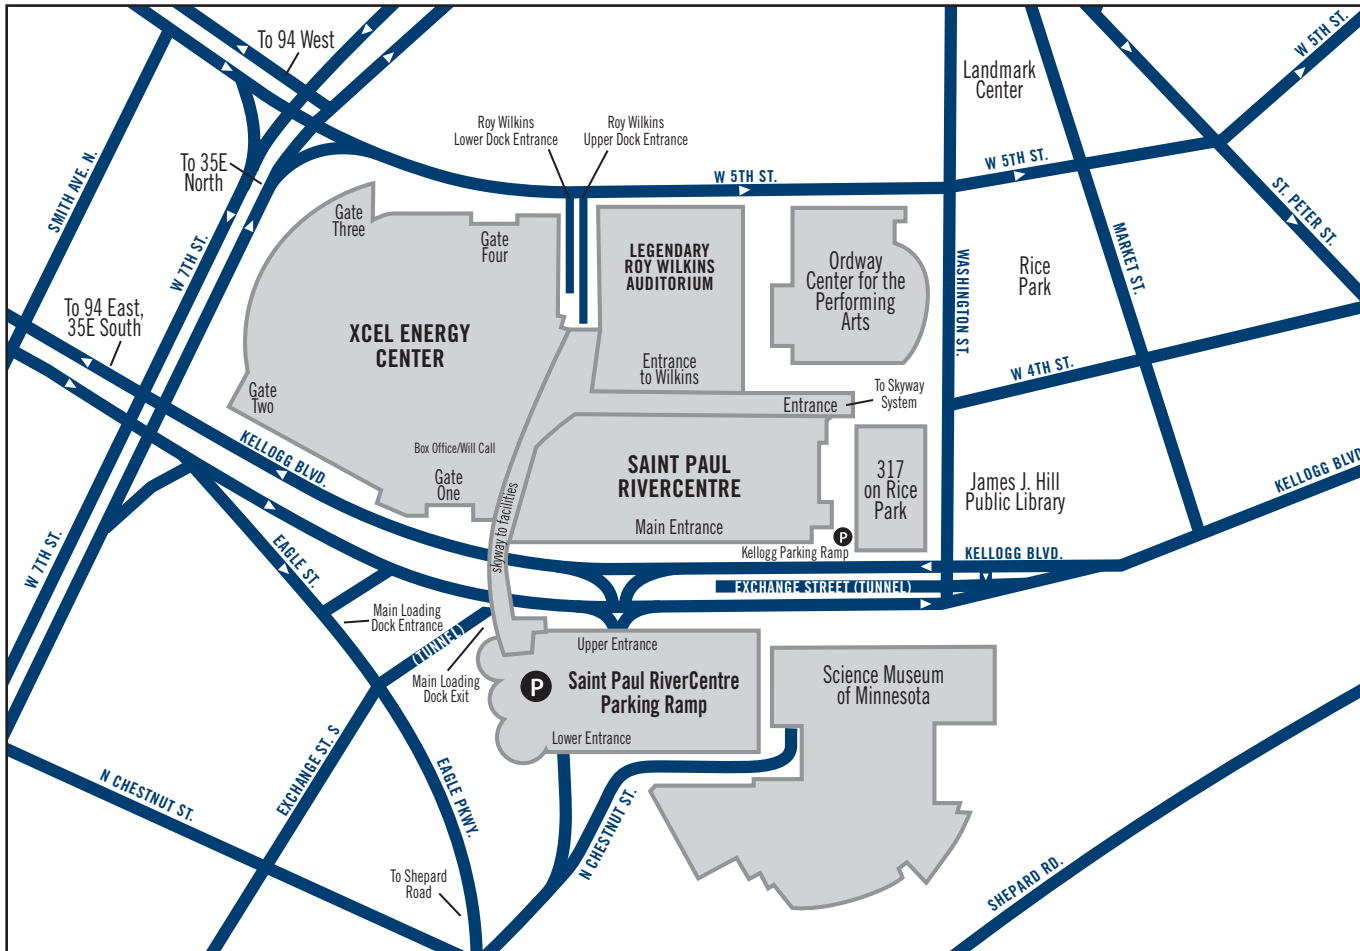

### FROM THE NORTH

I-35E south to 94 West. Exit on Marion Street. Turn left onto Kellogg Blvd. The RiverCentre parking ramp will be on your right.

### FROM THE SOUTH

I-35E North to Kellogg Blvd exit. Turn right onto Kellogg Blvd. The RiverCentre parking ramp will be on your right.

### FROM THE EAST

I-94 West. Exit on Marion Street. Turn left onto Kellogg Blvd. The RiverCentre parking ramp will be on your right.

### FROM THE WEST

I-94 East to the Kellogg Blvd exit. Turn right onto Kellogg Blvd. The RiverCentre parking ramp will be on your right.